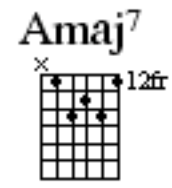

Diatonic Chord Study #3

Musical notation for measures 1-4, showing chords in treble clef.

Ionian Dorian Phrygian Lydian

0 3 2 1 2 3 0 4 4 1 2 3 1 3 4 1 1 4 3 1 3 2 1 4 4 1 3 2 1 2 4 1

Melodic line in treble clef for measures 1-4.

Tablature for measures 1-4, showing fret numbers on strings T, A, B.

Musical notation for measures 5-8, showing chords in treble clef.

Mixolydian Aeolian Locrian Ionian

1 4 3 1 2 3 1 4 4 1 2 3 1 3 4 1 1 4 2 1 3 2 1 4 4 1 3 2 1 2 4 1

Melodic line in treble clef for measures 5-8.

Tablature for measures 5-8, showing fret numbers on strings T, A, B.

Empty musical notation for measures 9-12, treble clef.

Empty musical notation for measures 9-12, bass clef.