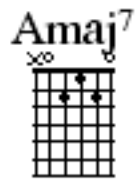

Diatonic Chord Study #3

Musical notation for measures 1-4, showing chords in treble clef.

Ionian Dorian Phrygian Lydian

0 3 2 1 2 3 0 4 4 1 2 3 1 3 4 1 1 4 3 1 3 2 1 4 4 1 3 2 1 2 4 1

Melodic line in treble clef for measures 1-4.

Tablature for measures 1-4, showing fret numbers on strings T, A, B.

Musical notation for measures 5-8, showing chords in treble clef.

Mixolydian Aeolian Locrian Ionian

1 4 3 1 2 3 1 4 4 1 2 3 1 3 4 1 1 4 2 1 3 2 1 4 4 1 3 2 1 2 4 1